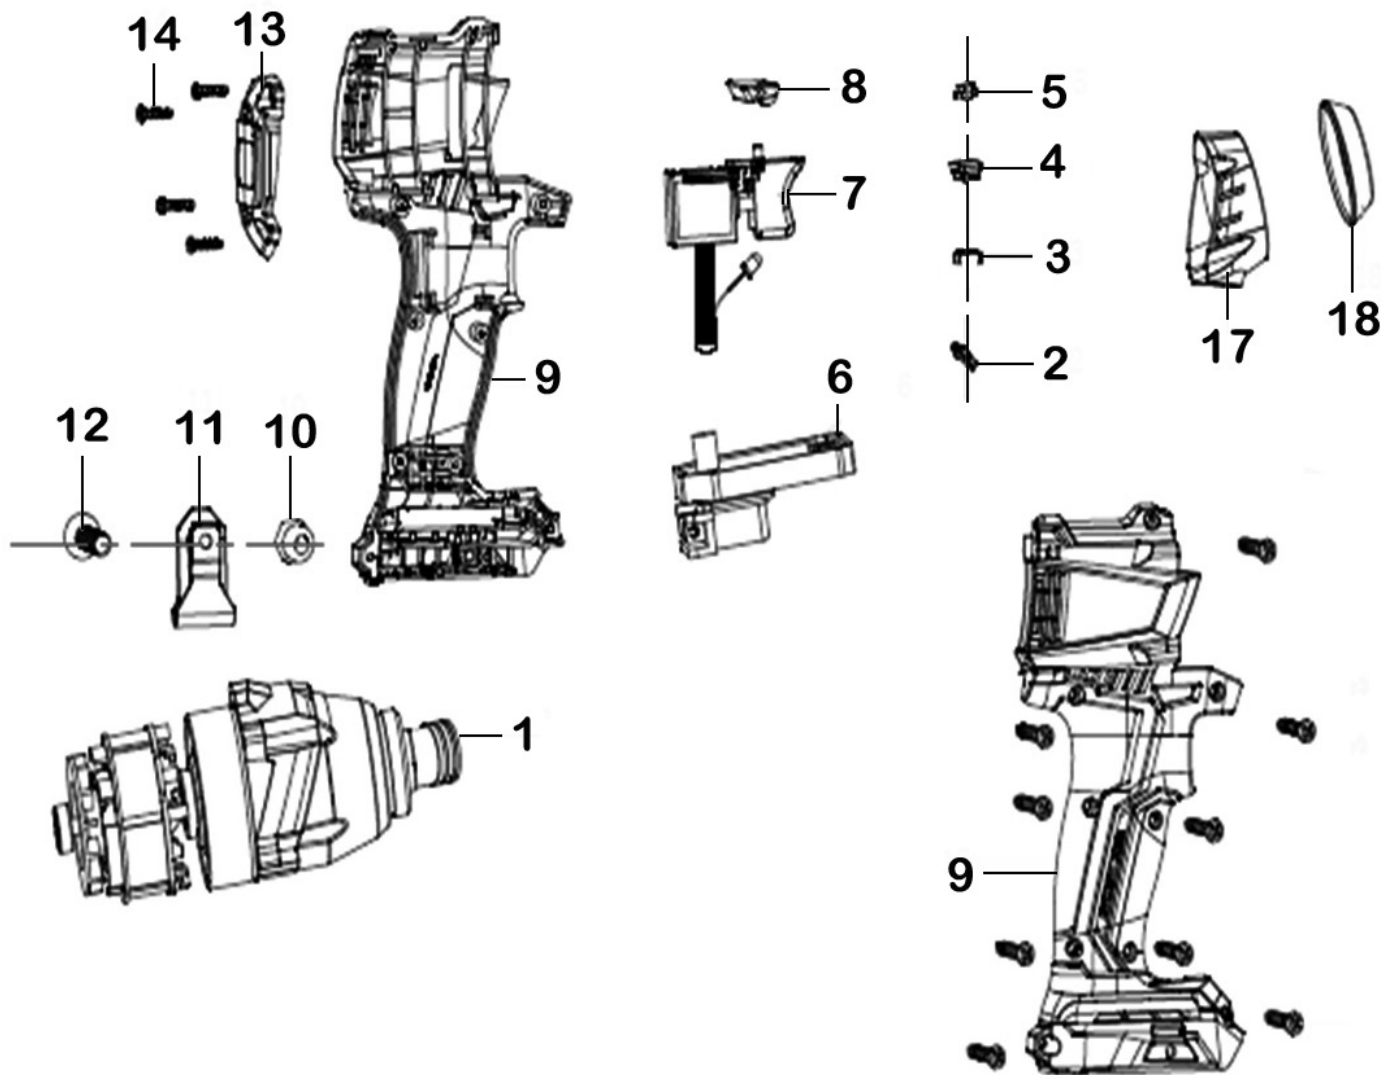

Parts Information:
**Brushless Impact Wrench 20V 1/2" Sq Drive
 300Nm - Body Only
 Model No: CP20VIWX**

Item	Part No.	Description
1	CP20VIWX.01	Gearbox
2	CP20VIDX.02	LED Cover
3	CP20VIDX.03	Isolation Plate
4	CP20VIDX.04	Cover
5	CP20VIDX.05	Adjustment Button
6	CP20VIDX.06	Battery Connection Plate
7	CP20VIDX.07	Variable Speed Control Switch
8	CP20VIDX.08	Forward/Reverse Rod

Item	Part No.	Description
9	CP20VIDX.09	Casing Complete
10	NLN4.S	Nyloc Nut M4 Zinc
11	CP20VIDX.11	Belt Hook
12	MSP410.S	Machine Screw Pan Head Phillips M4 X 10mm
13	CP20VIDX.13	Rear Cover
14	DAS150TV4-42	Rd Head S/T Screw M4 X 14 Black
17	CP20VIDX.17	Protection Cover
18	CP20VIDX.18	Rubber Protection Ring